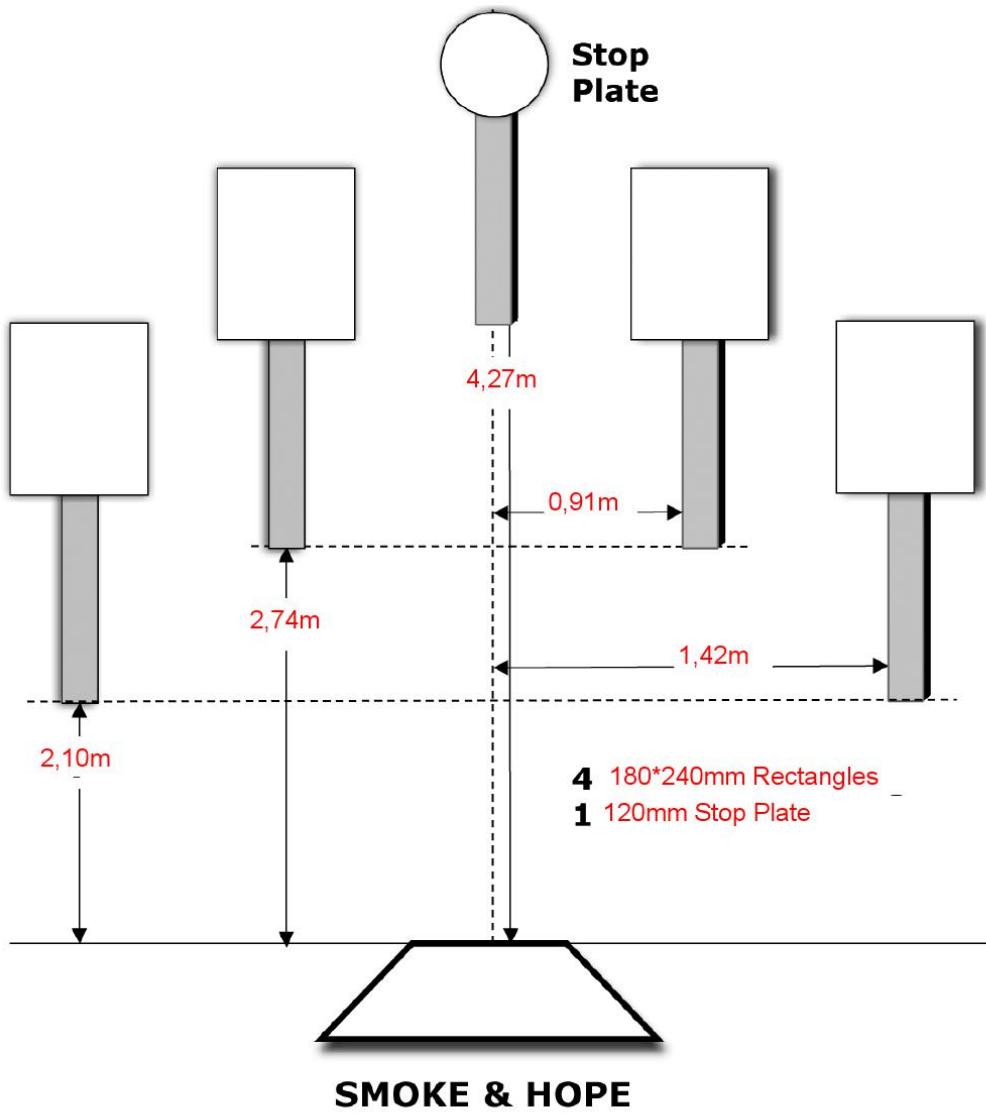

# ROUNDABOUT

**Stop  
Plate**

- 4 120mm Plates
- 1 180x240mm Rectangles Stop Plate

**SPEED OPTION**

- 4 100mm Plates
- 1 120mm Stop Plate

**FIVE TO GO**