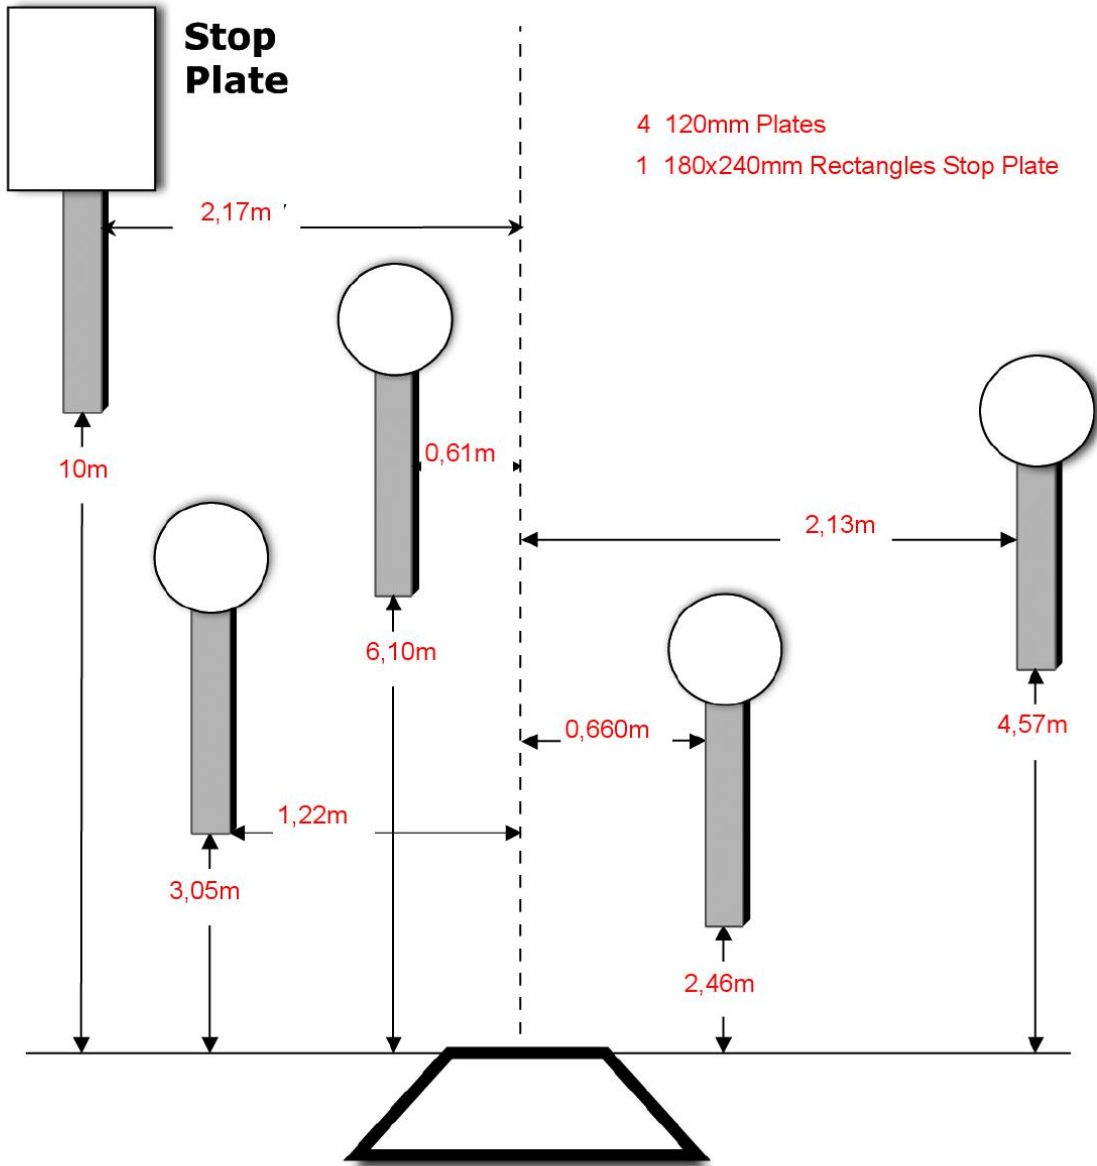

# ROUNDABOUT

**Stop  
Plate**

- 4 120mm Plates
- 1 180x240mm Rectangles Stop Plate

**SPEED OPTION**

- 4 100mm Plates
- 1 120mm Stop Plate

**FIVE TO GO**