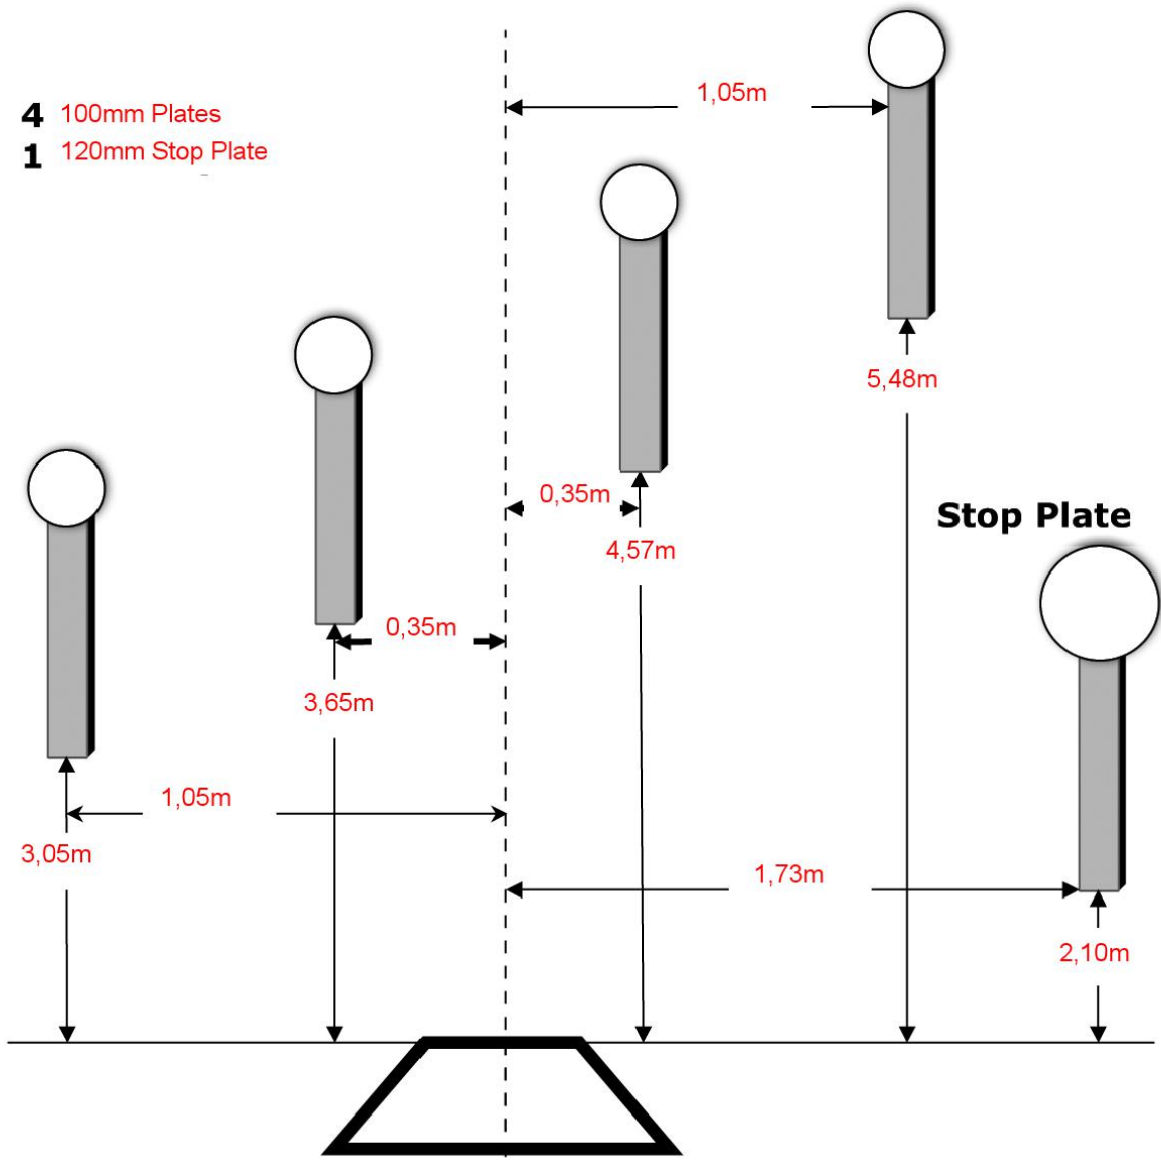

# ROUNDABOUT

**Stop  
Plate**

- 4 120mm Plates
- 1 180x240mm Rectangles Stop Plate

**SPEED OPTION**

- 4 100mm Plates
- 1 120mm Stop Plate

**FIVE TO GO**